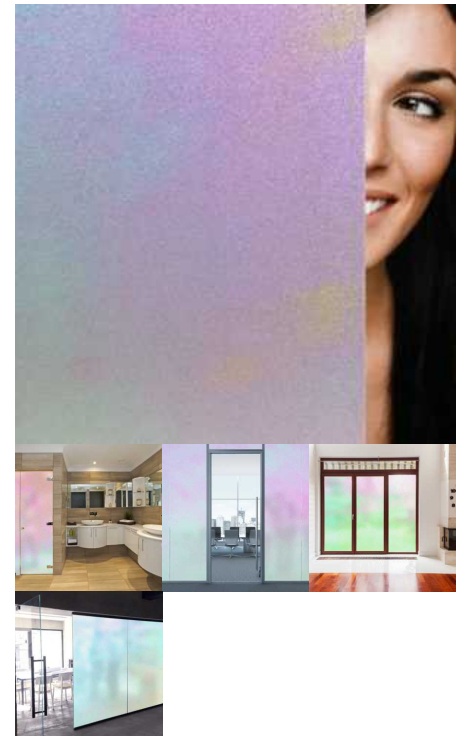

SANDBLAST NON ADHESIVE

An excellent privacy film obscuring direct visibility and allowing excellent light transmission.

[Read More](#)

SKU: SX-SC465

Price:

Categories: [Decorative Window Film](#), [Frosted & Etched Window Film](#)

Tags: [Decorative](#), [Decorative Window Films](#), [Frosted](#), [Frosted Glass](#), [Frosting](#), [Privacy](#), [Privacy Films](#)

DICHRO FROST

A shimmering and beautiful, dichroic frost film, that shifts through a rainbow of colors from a change in light or movement. An excellent privacy film obscuring direct visibility and allowing excellent light transmission.

[Read More](#)

SKU: SX-4250

Price:

Categories: [Decorative Window Film](#), [Frosted & Etched Window Film](#), [Speciality Window Films](#)

Tags: [Decorative](#), [Decorative Window Films](#), [Frosted](#), [Frosted Glass](#), [Frosting](#), [Privacy](#), [Privacy Films](#), [Speciality films](#)