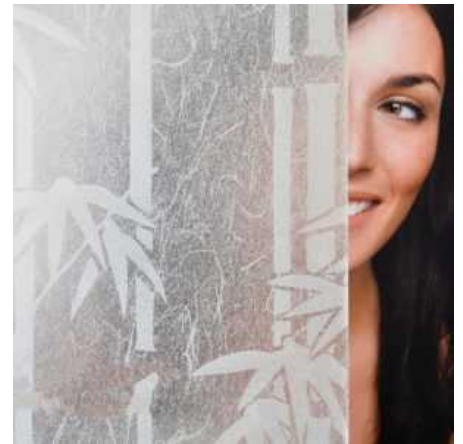

FROSTED BAMBOO

Translucent frosted vinyl film. Frosted bamboo with rice paper background. Ideal for obscuring direct visibility and allows excellent light transmission.

[Read More](#)

SKU: SX-8210

Price:

Categories: [Decorative Window Film](#), [Frosted & Etched Window Film](#)

Tags: [Decorative](#), [Decorative Window Films](#), [Frosted](#), [Frosted & Frosted Glass](#), [Frosting](#), [Privacy](#), [Privacy Films](#)