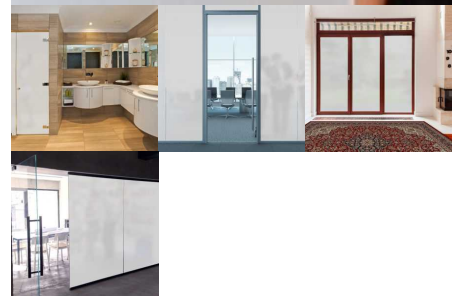

BRONZE MATT

Bronze frosted polyester film. Translucent effect. Ideal for obscuring direct visibility and allows excellent light transmission.

[Read More](#)

SKU: SXWF-BM

Price:

Category: [Frosted & Etched Window Film](#)

Tags: [Frosted](#), [Frosted & Frosted Glass](#), [Privacy](#), [Privacy Films](#)

WHITE SAND MATT

Translucent embossed vinyl film. An excellent privacy film obscuring direct visibility and allowing excellent light transmission.

[Read More](#)

SKU: SX-1409

Price:

Category: [Frosted & Etched Window Film](#)

Tags: [Frosted](#), [Frosted & Frosted Glass](#), [Privacy](#), [Privacy Films](#)